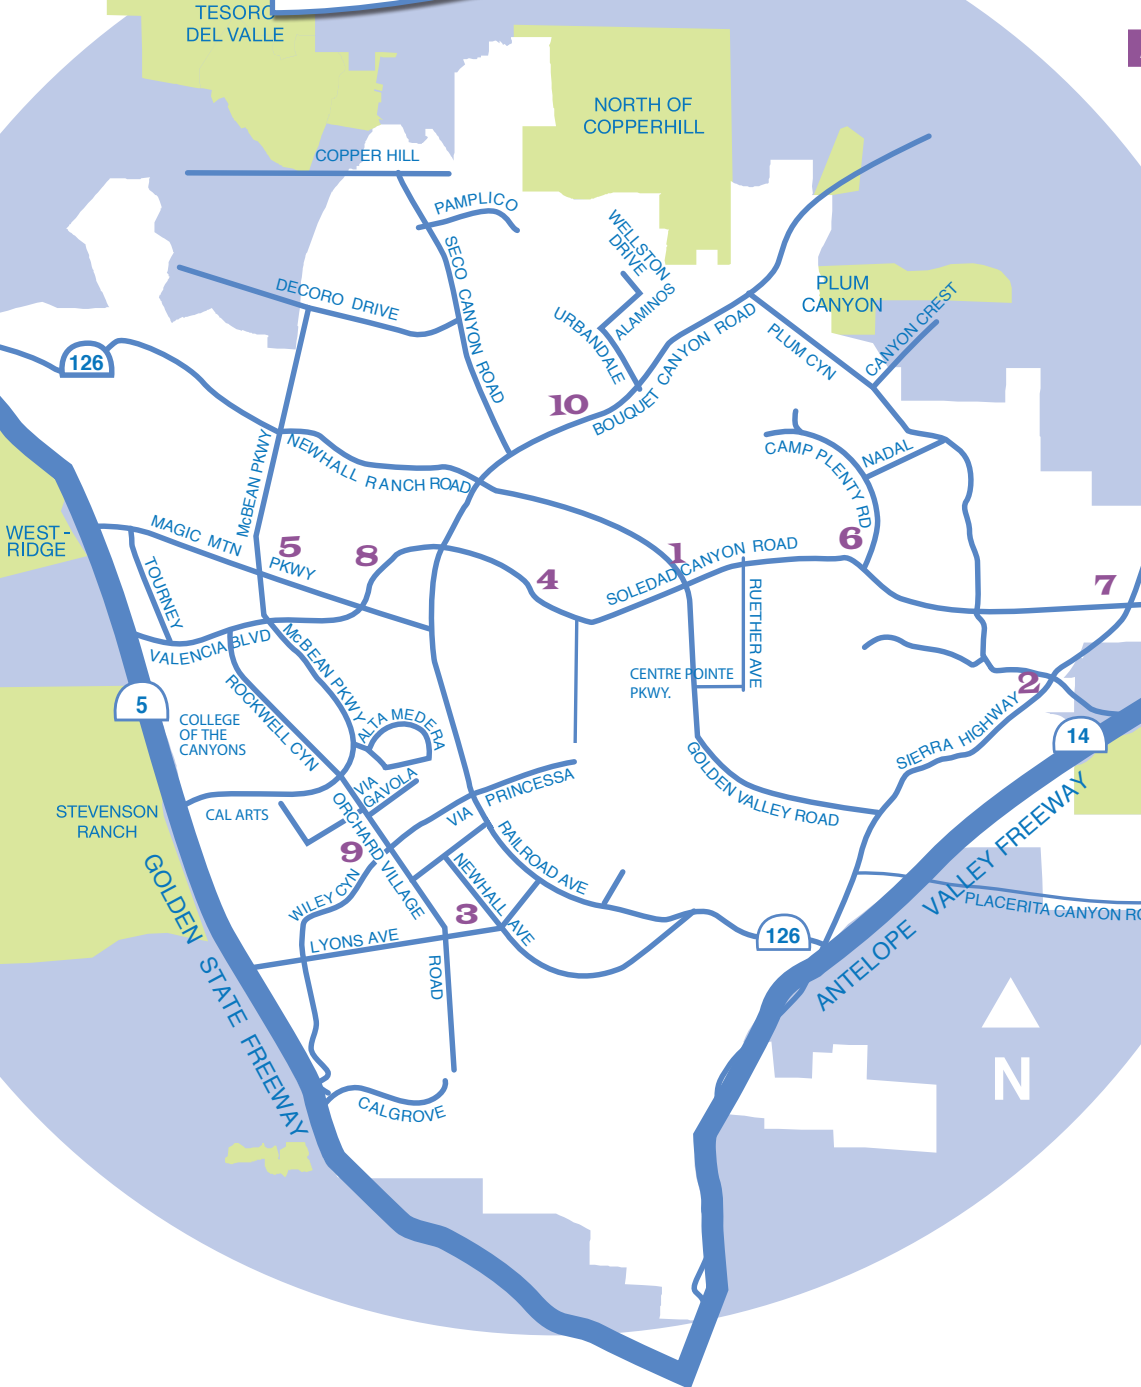

# Art in Public Places

## ART STOP PROJECT 2010

Displayed only during September in selected Transit Bus Shelters

- |  |  |
|--|--|
| <p><b>1</b> ARTIST: <b>Cha-Rie Tang</b><br/>TITLE: <b>"Green Tree"</b><br/>LOCATION: <i>Soledad and Golden Oak</i></p> <p><b>2</b> ARTIST: <b>Barbara J Carter</b><br/>TITLE: <b>"Satwiwa"</b><br/>LOCATION: <i>Sierra and Via Princessa</i></p> <p><b>3.</b> ARTIST: <b>Barbara J Carter</b><br/>TITLE: <b>"Pacheco Tree"</b><br/>LOCATION: <i>Lyons and Orchard Village</i></p> <p><b>4</b> ARTIST: <b>Bob Hernandez</b><br/>TITLE: <b>"Ballet #1"</b><br/>LOCATION: <i>Soledad and Commuter Way</i></p> <p><b>5</b> ARTIST: <b>Geraldine Jouvin</b><br/>TITLE: <b>"Oh the Places You'll Go"</b><br/>LOCATION: <i>Magic Mountain (Auto Center)</i></p> | <p><b>6</b> ARTIST: <b>Geraldine Jouvin</b><br/>TITLE: <b>"Morning"</b><br/>LOCATION: <i>Soledad and Camp Plenty</i></p> <p><b>7</b> ARTIST: <b>Ioana Urma</b><br/>TITLE: <b>"Flowers Giving Birth"</b><br/>LOCATION: <i>Soledad and Sierra Hwy</i></p> <p><b>8</b> ARTIST: <b>Naomi Scully</b><br/>TITLE: <b>"Behind the Drinking Glass"</b><br/>LOCATION: <i>Valencia and Citrus</i></p> <p><b>9</b> ARTIST: <b>Natali Pineda Pezzini</b><br/>TITLE: <b>"Sea of Flowers"</b><br/>LOCATION: <i>Orchard Village and Willey Canyon</i></p> <p><b>10</b> ARTIST: <b>Natalie Franco</b><br/>TITLE: <b>"Night Ride"</b><br/>LOCATION: <i>Bouquet and Haskell Canyon (by Albertson's)</i></p> |
|--|--|